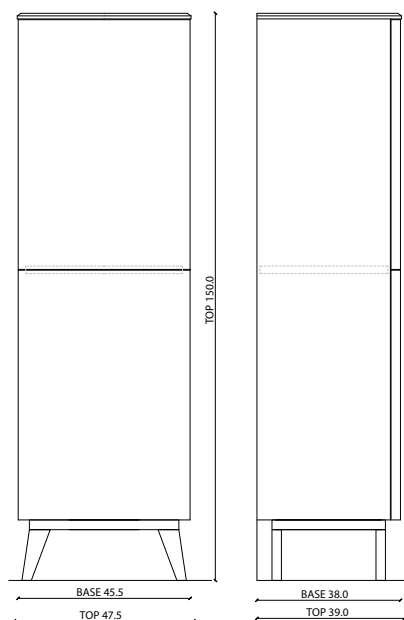

MOBILI BAGNO

CABINET

Art. 2605

MOBILE BAGNO

PANNELLI