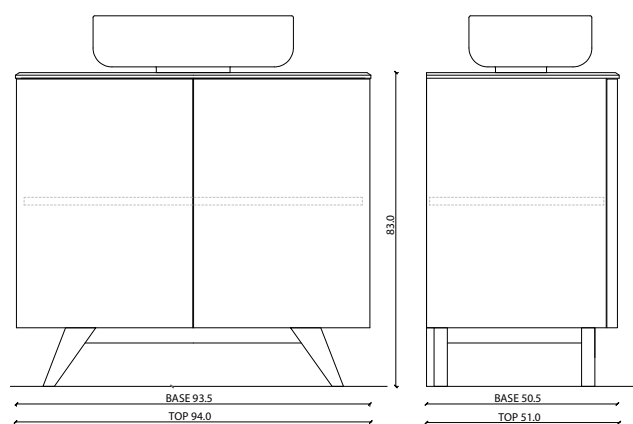

MOBILI BAGNO

Art. 2610

CABINET

MOBILE BAGNO

PANNELLI