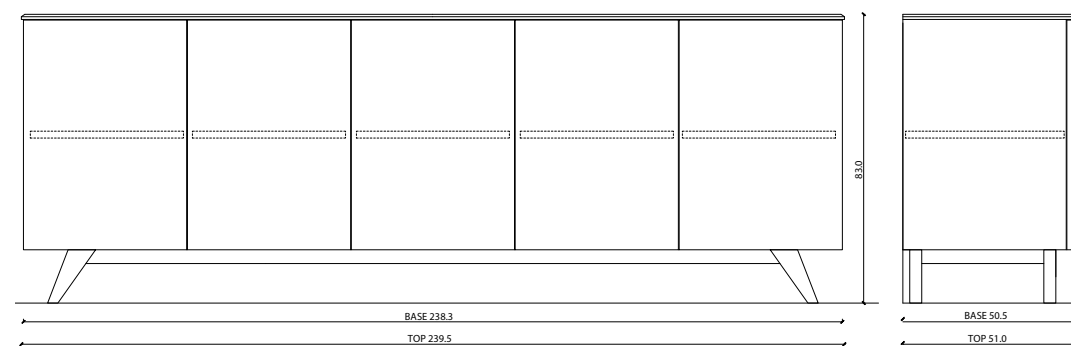

MOBILI BAGNO

CABINET

MOBILE BAGNO

Art. 2608

PANNELLI