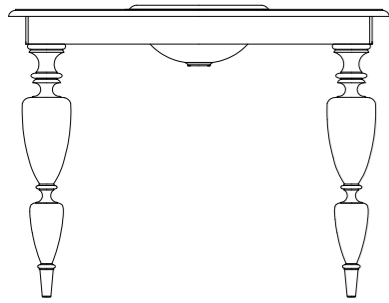

A close-up photograph of a dark-stained wooden vanity. The vanity features a white, oval-shaped sink with a clear crystal faucet and a matching crystal knob. The vanity has a curved front and is supported by elegant, curved legs. In the background, a portion of a dark wood mirror with an ornate, carved frame is visible. The entire scene is set against a solid black background.

164 x 61 x 85 cm

**2084/STONE**

Piano in Stonelight per 2084  
(predisposto per lavabo sottopiano 7020)  
Stonelight top for 2084  
(drilled for under-basin 7020)  
Plan en Stonelight pour 2084  
(prevu pour lavabo par dessous 7020)  
Столешницей Stonelight для 2084  
(предусмотрена под раковину 7020)

**2073/ 140**

Specchio Nero opaco  
Mirror matt Black  
Miroir Noir mat  
Зеркало в отделке черный матовый  
140 x 94 cm

2036  
78 x 35 x 135 cm

2055  
150 x 80 x 81 cm

8558/150  
150 x 64 x 96 cm

8558  
130 x 64 x 94,5 cm

2050  
110 x 61 x 83 cm

2050/160  
164 x 61 x 83 cm

2084  
123 x 65 x 96 cm

2084/L  
123 x 65 x 85 cm

2051  
32 x 23 x 150 cm

2054  
164 x 55 x 83 cm

2052  
45 x 35 x 50 cm

2084/STONE  
116 x 61,5 x 1,5 cm