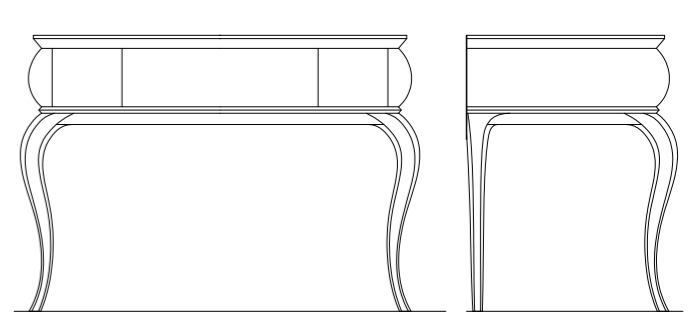

A close-up photograph of a dark-stained wooden vanity. The vanity features a white, oval-shaped sink with a clear crystal faucet and a matching crystal knob. The vanity has a curved front and is supported by elegant, curved legs. In the background, a portion of a dark wood mirror with an ornate, carved frame is visible. The entire scene is set against a solid black background.

2050  
110 x 61 x 83 cm

2050/160  
164 x 61 x 83 cm

2084  
123 x 65 x 96 cm

2084/L  
123 x 65 x 85 cm

2051  
32 x 23 x 150 cm

2054  
164 x 55 x 83 cm

2052  
45 x 35 x 50 cm

2084/STONE  
116 x 61,5 x 1,5 cm

Boiserie Neoclassica  
Realizzazione su misura  
100 x 5,80 x 105 cm

PORTA SU MISURA tipo 8479  
100 x 4 x 220 cm

2073  
70 x 94 cm

2073/140  
140 x 94 cm

8558/SP2  
60 x 90 cm

8558/SP  
100 x 73 cm

VASCA SU MISURA  
236 x 104 x 70 cm