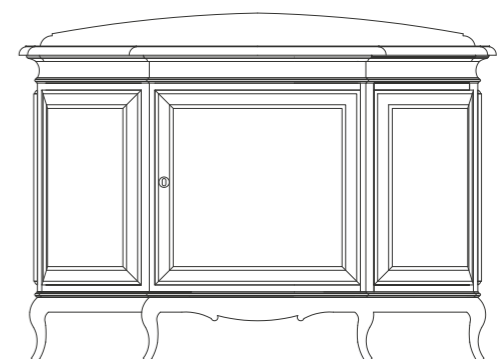

A close-up photograph of a dark-stained wooden vanity. The vanity features a white, oval-shaped sink with a clear crystal faucet and a matching crystal knob. The vanity has a curved front and is supported by elegant, curved legs. In the background, a portion of a dark wood mirror with an ornate, carved frame is visible. The entire scene is set against a solid black background.

**2073/ 140**

Specchio Nero opaco  
Mirror matt Black  
Miroir Noir mat  
Зеркало в отделке черный матовый  
140 x 94 cm

2036  
78 x 35 x 135 cm

2055  
150 x 80 x 81 cm

8558/150  
150 x 64 x 96 cm

8558  
130 x 64 x 94,5 cm

2050  
110 x 61 x 83 cm

2050/160  
164 x 61 x 83 cm

2084  
123 x 65 x 96 cm

2084/L  
123 x 65 x 85 cm

2051  
32 x 23 x 150 cm

2054  
164 x 55 x 83 cm

2052  
45 x 35 x 50 cm

2084/STONE  
116 x 61,5 x 1,5 cm