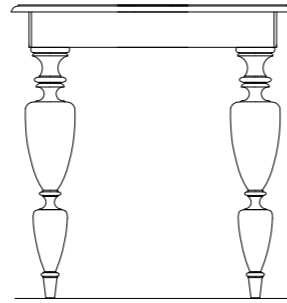

A close-up photograph of a dark-stained wooden vanity. The vanity features a white, oval-shaped sink with a clear crystal faucet and a matching crystal knob. The vanity has a curved front and is supported by elegant, curved legs. In the background, a portion of a dark wood mirror with an ornate, carved frame is visible. The entire scene is set against a solid black background.

164 x 61 x 85 cm

**2084/STONE**

Piano in Stonelight per 2084  
(predisposto per lavabo sottopiano 7020)  
Stonelight top for 2084  
(drilled for under-basin 7020)  
Plan en Stonelight pour 2084  
(prevu pour lavabo par dessous 7020)  
Столешницей Stonelight для 2084  
(предусмотрена под раковину 7020)

**2073/ 140**

Specchio Nero opaco  
Mirror matt Black  
Miroir Noir mat  
Зеркало в отделке черный матовый  
140 x 94 cm

2036  
78 x 35 x 135 cm

2055  
150 x 80 x 81 cm

8558/150  
150 x 64 x 96 cm

8558  
130 x 64 x 94,5 cm

2050  
110 x 61 x 83 cm

2050/160  
164 x 61 x 83 cm

2084  
123 x 65 x 96 cm

2084/L  
123 x 65 x 85 cm

2051  
32 x 23 x 150 cm

2054  
164 x 55 x 83 cm

2052  
45 x 35 x 50 cm

2084/STONE  
116 x 61,5 x 1,5 cm