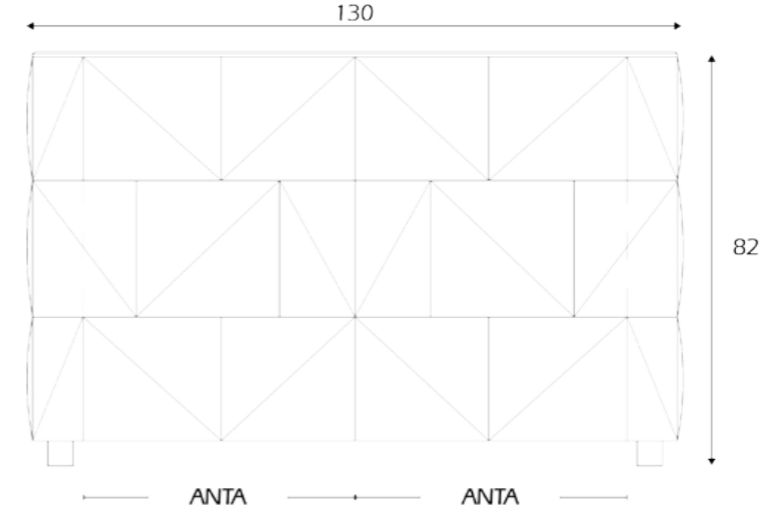

MOBILE BAGNO

Linea Design DIAMANTATA

Art. 2710