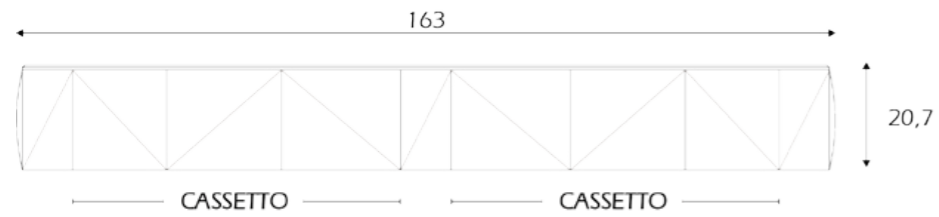

47,5 X 67 cm

CONSOLE BAGNO

Linea Design DIAMANTATA

Art. 2730/120

Art. 2730/140

Art. 2730/160

Art. 2730/180

Art. 2720