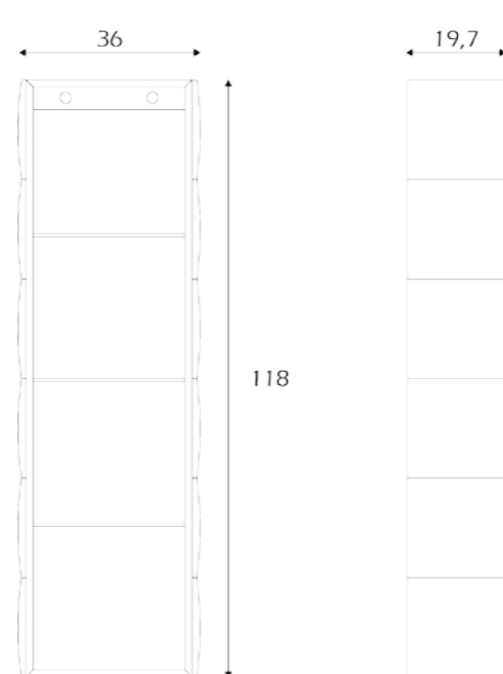

Art. 2950/120