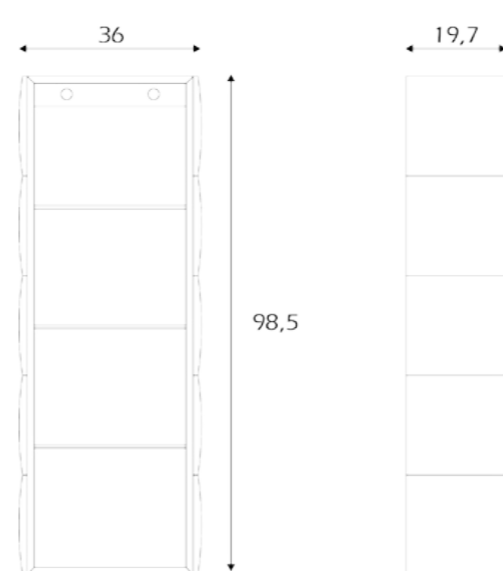

PENSILI

Linea Design BOMBATA

Art. 2950/100