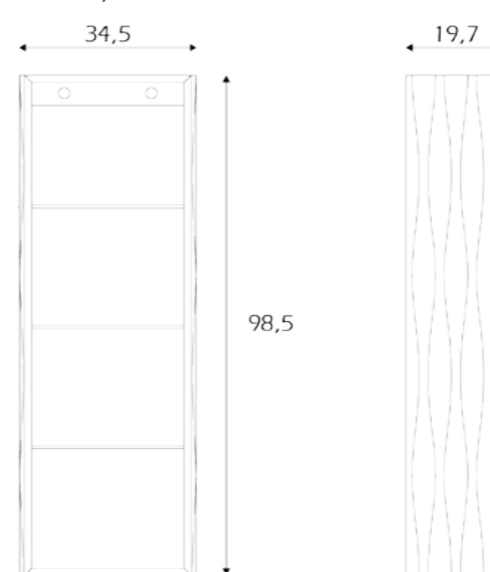

PENSILI

Linea Design ONDE

Art. 2850/100