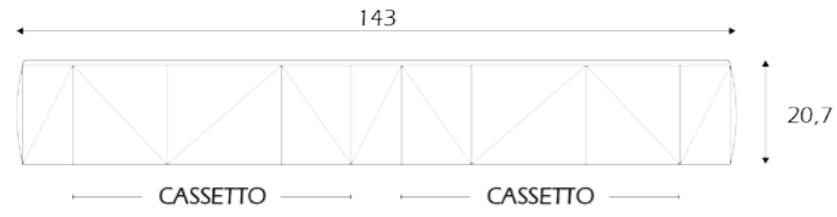

47,5 X 67 cm

CONSOLE BAGNO

Linea Design DIAMANTATA

Art. 2730/120

Art. 2730/140

Art. 2730/160

Art. 2730/180

Art. 2720