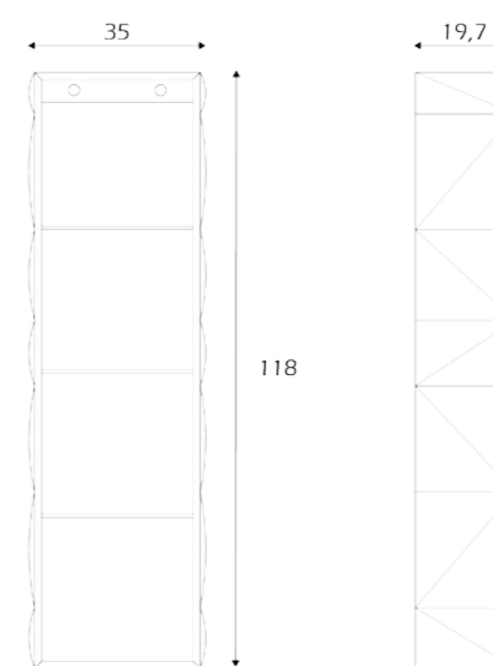

Art. 2750/120