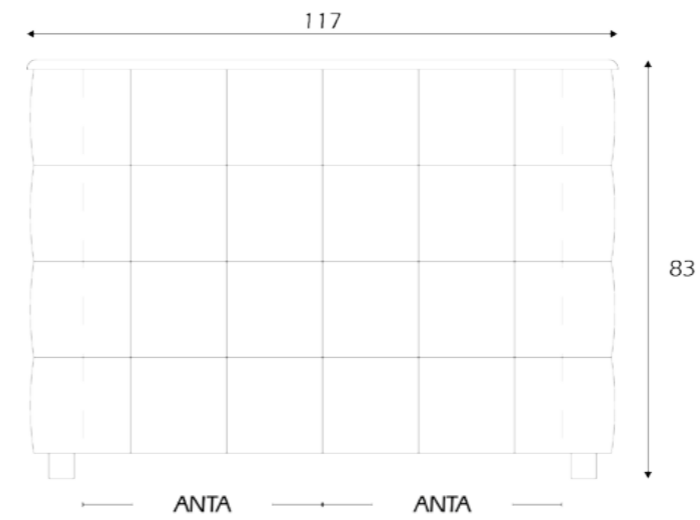

Art. 2902

CASSETTIERE

Linea Design BOMBATA

Art. 2940/120

Art. 2940/140

Art. 2940/160

Art. 2940/180

PENSILI