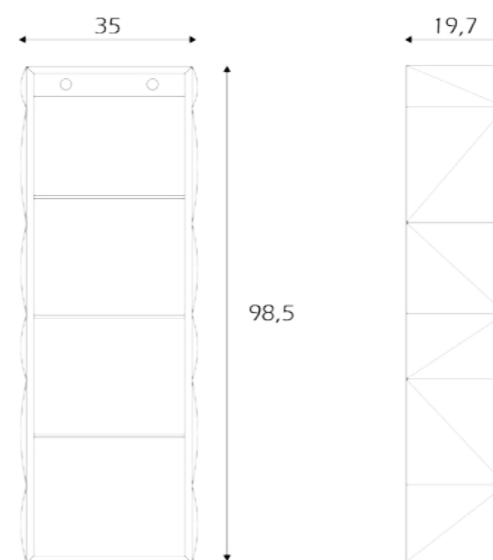

47,5 X 67 cm

CONSOLE BAGNO

Linea Design DIAMANTATA

Art. 2730/120

Art. 2730/140

Art. 2730/160

Art. 2730/180

Art. 2720

Art. 2740/120

Art. 2740/140

Art. 2740/160

Art. 2740/180

PENSILI

Linea Design DIAMANTATA

Art. 2750/100

Art. 2750/100-2