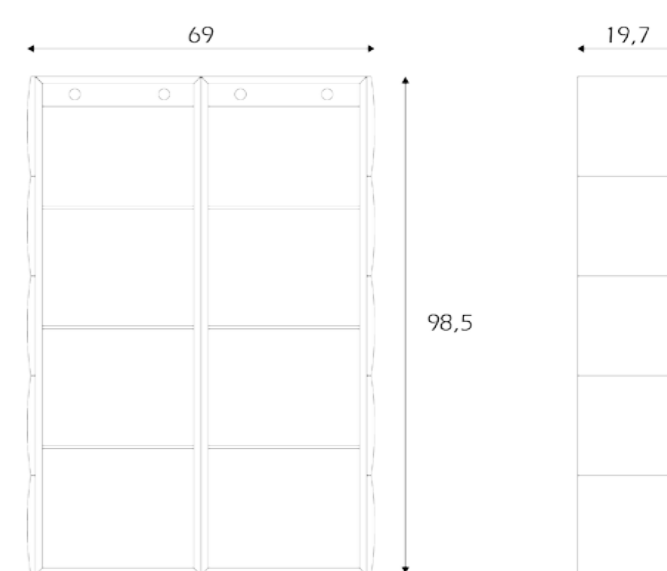

Art. 2950/100-2