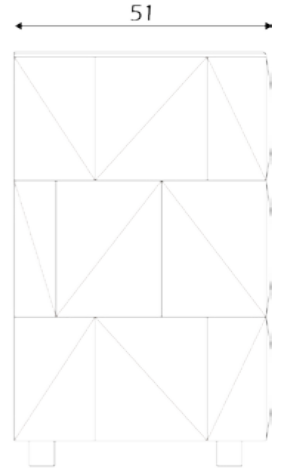

MOBILE BAGNO

Linea Design DIAMANTATA

Art. 2710