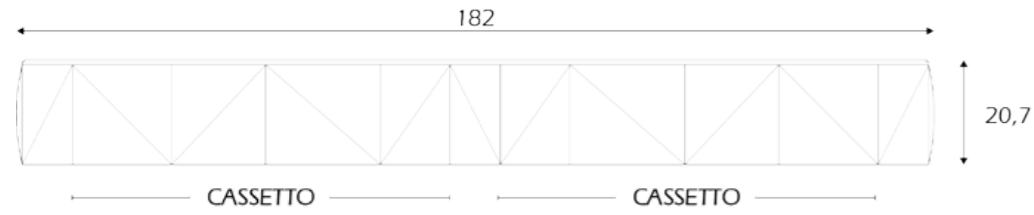

47,5 X 67 cm

CONSOLE BAGNO

Linea Design DIAMANTATA

Art. 2730/120

Art. 2730/140

Art. 2730/160

Art. 2730/180

Art. 2720