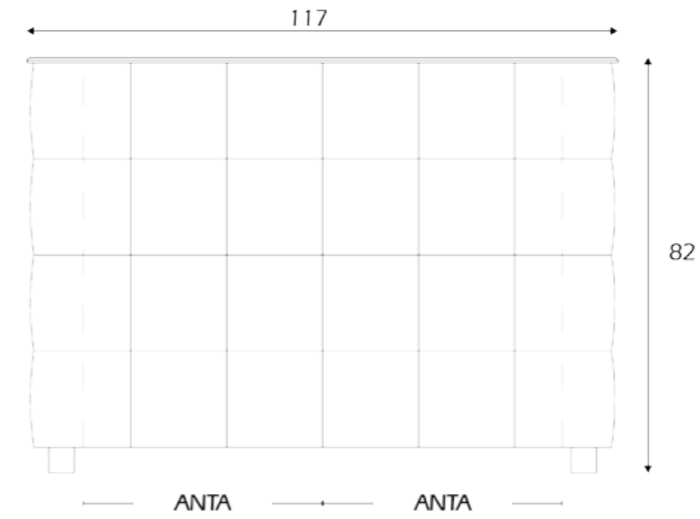

MOBILE BAGNO

Linea Design BOMBATA

Art. 2910