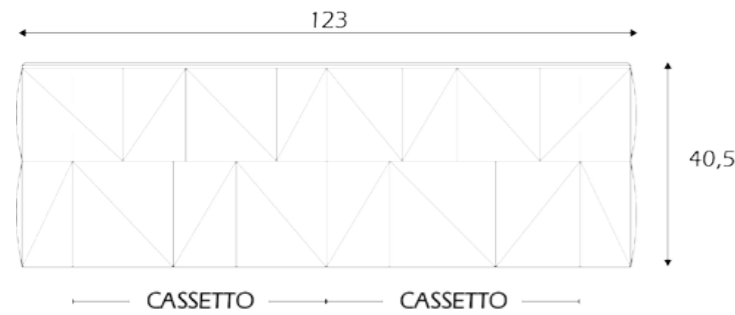

47,5 X 67 cm

CONSOLE BAGNO

Linea Design DIAMANTATA

Art. 2730/120

Art. 2730/140

Art. 2730/160

Art. 2730/180

Art. 2720