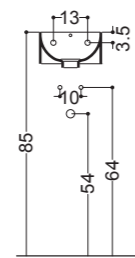

WS113
45x35
Lavabo Semincasso
Semi Inset Basin

Art WS113

Lavabo Semincasso
Semi Inset Basin
45x35 cm

Art WS112

Lavabo Semincasso
Semi Inset Basin
35x35 cm

Art WS101

Lavabo 01C
01C Basin
24x35,5 cm

Art WS102