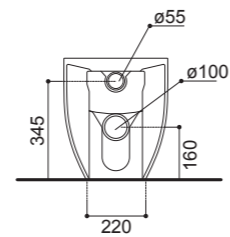

Art 02014

Vaso Terra
BTW Wc
36,5x51 cm