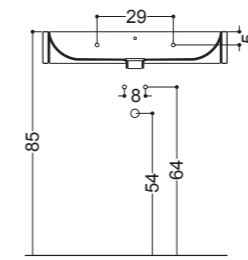

Lavabo
Basin
70x47 cm