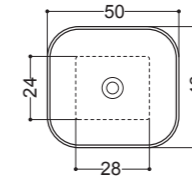

Lavabo Appoggio
Overtop Basin
50x46 cm