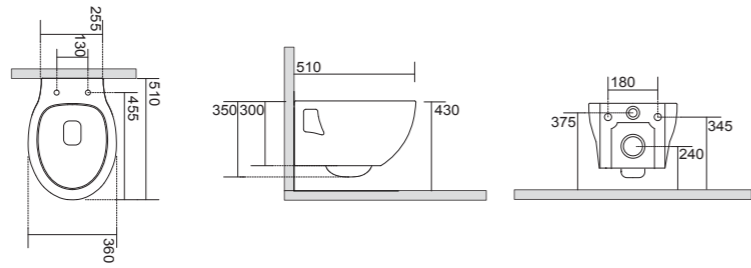

Vaso Sospeso
Wall-hung Wc
37,5x51 cm