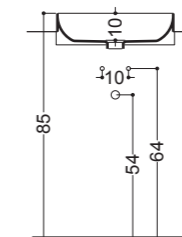

Lavabo Semincasso
Semi Inset Basin
45x35 cm