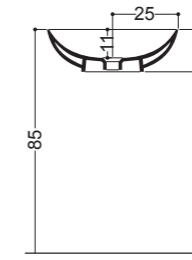

Lavabo Appoggio
Overtop Basin
50x46 cm