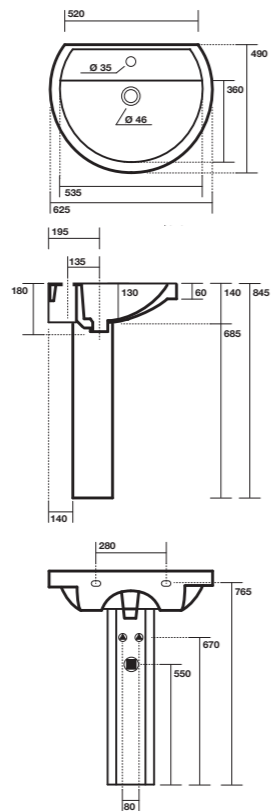

Art 4440 - 4470

Lavabo Sospeso o Colonna
Wall-hung or on
Pedestal Basin
63x49 cm