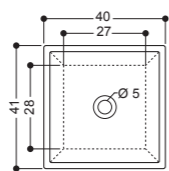

Lavabo da Appoggio senza piano rubinetteria
Overtop Basin without tap hole
41x40 cm