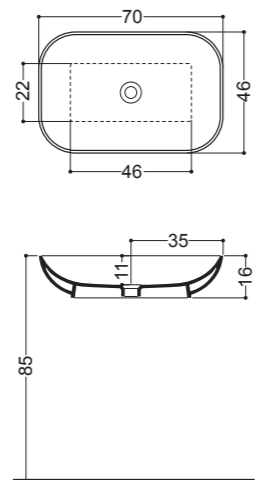

Lavabo
Basin
50x32 cm

Art 81080

Lavabo
Basin
40x32 cm

H10

Design Romano Adolini

CIOTOLA-H10

15081
50x46
Lavabo Appoggio
Overtop Basin

15082 - 100x46
Lavabo Appoggio

100x46
Overtop Basin

15083 - 70x46
Lavabo Appoggio

70x46
Overtop Basin

Art 15082

Lavabo Appoggio
Overtop Basin
100x46 cm

Art 15083

Lavabo Appoggio
Overtop Basin
70x46 cm

15082
100x46
Lavabo Appoggio
Overtop Basin