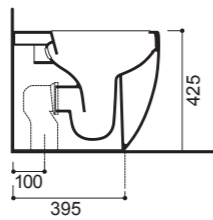

Art 02014

Vaso Terra
BTW Wc
36,5x51 cm