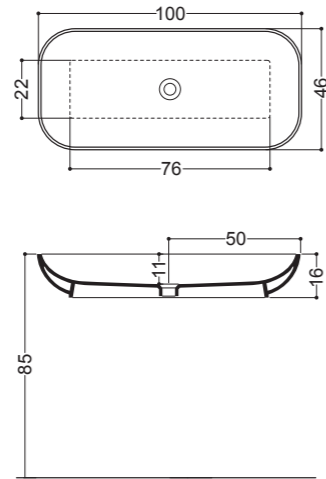

Lavabo Appoggio
Overtop Basin
100x46 cm