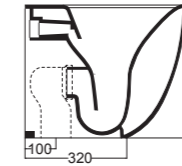

Vaso Terra NoRim
BTW Wc NoRim
34x52 cm