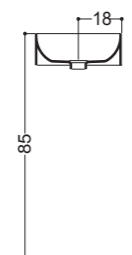

WS113
45x35
Lavabo Semincasso
Semi Inset Basin

Art WS113

Lavabo Semincasso
Semi Inset Basin
45x35 cm

Art WS112

Lavabo Semincasso
Semi Inset Basin
35x35 cm

Art WS101

Lavabo 01C
01C Basin
24x35,5 cm

Art WS102