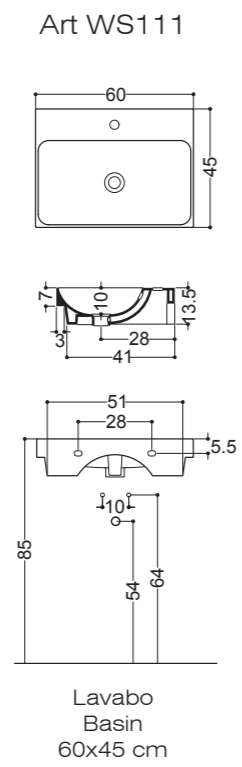

WS109
100x45
Lavabo
Basin

NORMAL