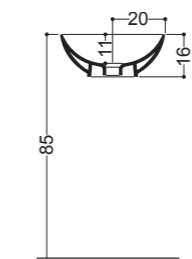

Lavabo Appoggio
Overtop Basin
40x40 cm