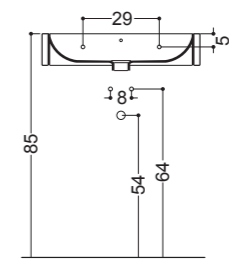

27014
35x48
Vaso Sospeso
Wall-hung Wc

27022
35x48
Bidet Sospeso
Wall-hung Bidet

Art WS116

Lavabo
Basin
70x47 cm

Art WS117

Lavabo
Basin
60x42 cm

Art WS118

Lavabo
Basin
50x37 cm