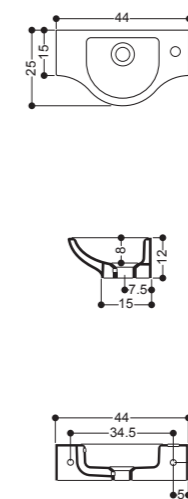

Art WS058 / WSB58

WS058
Lavabo Sospeso monoforo
Wall-hung Basin 1 hole
44x25 cm

WSB58
Lavabo Sospeso monoforo con foro troppopieno
Wall-hung Basin 1 hole with overflow
44x25 cm