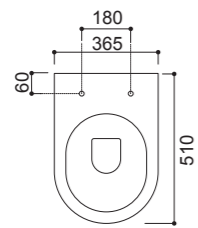

Art 02014

Vaso Terra
BTW Wc
36,5x51 cm