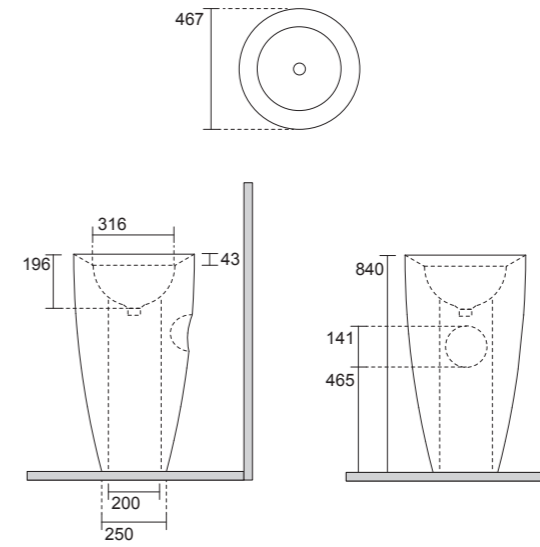

Lavabo Freestanding Parete
Freestanding Washbasin Wall
Ø 46 cm