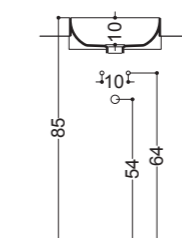

Lavabo Semincasso
Semi Inset Basin
35x35 cm