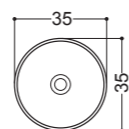

85

Lavabo 03C
03C Basin
Ø 35 cm

Art WS106

85

Lavabo 03S
03S Basin
Ø 35 cm