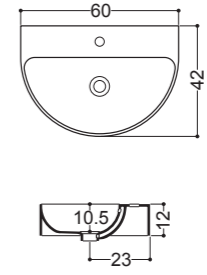

27014
35x48
Vaso Sospeso
Wall-hung Wc

27022
35x48
Bidet Sospeso
Wall-hung Bidet

Art WS116

Lavabo
Basin
70x47 cm

Art WS117

Lavabo
Basin
60x42 cm

Art WS118

Lavabo
Basin
50x37 cm