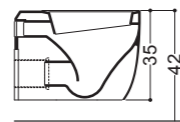

Art 27014

Vaso Sospeso
Wall-hung Wc
35x48 cm