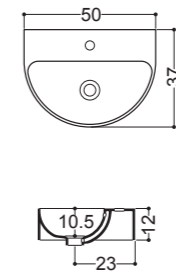

27014
35x48
Vaso Sospeso
Wall-hung Wc

27022
35x48
Bidet Sospeso
Wall-hung Bidet

Art WS116

Lavabo
Basin
70x47 cm

Art WS117

Lavabo
Basin
60x42 cm

Art WS118

Lavabo
Basin
50x37 cm