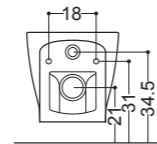

Art 27014

Vaso Sospeso
Wall-hung Wc
35x48 cm