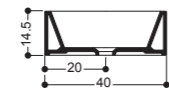

Lavabo da Appoggio senza piano rubinetteria
Overtop Basin without tap hole
41x40 cm