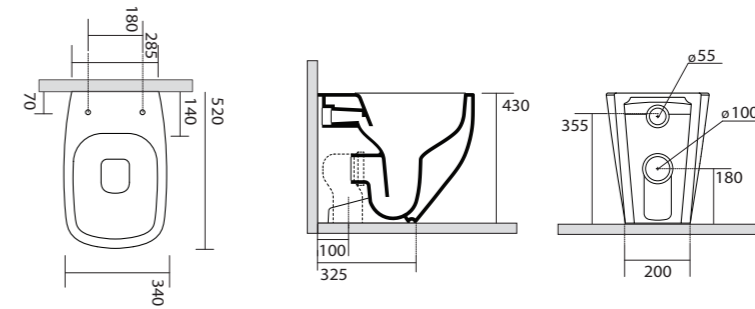

Art 33126

Vaso Terra
BTW Wc
34x52 cm