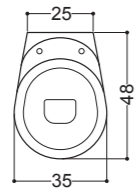

Art 27014

Vaso Sospeso
Wall-hung Wc
35x48 cm