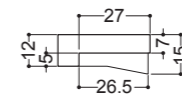

Lavabo Semincasso
Semi Inset Basin
35x35 cm