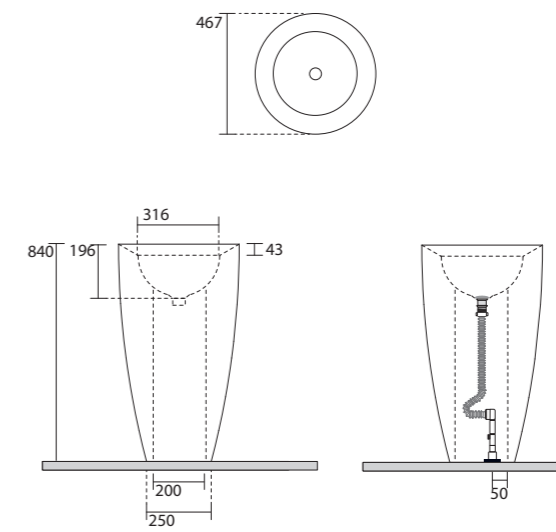

Art 83400

Lavabo Freestanding Terra
Freestanding Washbasin Floor
Ø 46 cm