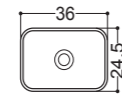

WS113
45x35
Lavabo Semincasso
Semi Inset Basin

Art WS113

Lavabo Semincasso
Semi Inset Basin
45x35 cm

Art WS112

Lavabo Semincasso
Semi Inset Basin
35x35 cm

Art WS101

Lavabo 01C
01C Basin
24x35,5 cm

Art WS102