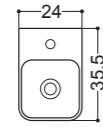

WS113
45x35
Lavabo Semincasso
Semi Inset Basin

Art WS113

Lavabo Semincasso
Semi Inset Basin
45x35 cm

Art WS112

Lavabo Semincasso
Semi Inset Basin
35x35 cm

Art WS101

Lavabo 01C
01C Basin
24x35,5 cm

Art WS102