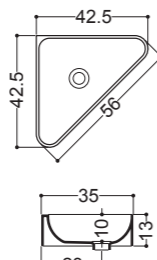

Art WS107

Lavabo Appoggio 04C
04C Overtop Basin
42x42 cm

Art WS115

Lavabo Sospeso 04C
04C Wall-hung Basin
42x42 cm

Art WS108

Lavabo 04S
04S Basin
42x42 cm

WS108
42x42
Lavabo 04S
04S Basin

NORMAL