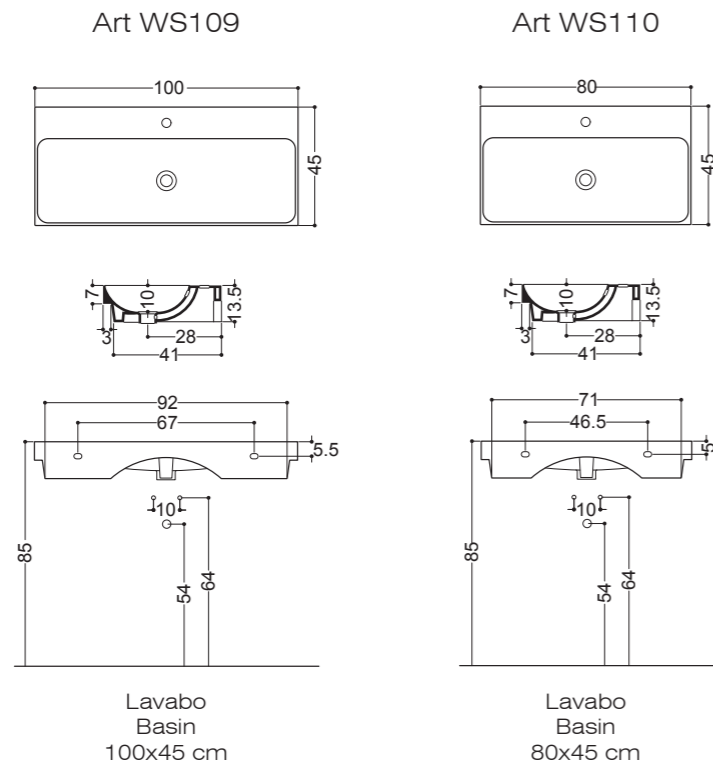

WS110
80x46
Lavabo
Basin

27014
35x48
Vaso Sospeso
Wall-hung Wc

27022
35x48
Bidet Sospeso
Wall-hung Bidet

NORMAL

NORMAL

WS109
100x45
Lavabo
Basin

NORMAL

WS116
70x47
Lavabo
Basin