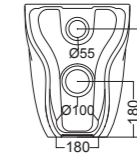

Vaso Terra NoRim
BTW Wc NoRim
34x52 cm