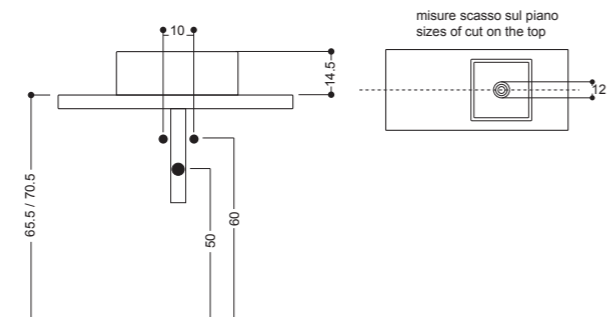

Lavabo da Appoggio senza piano rubinetteria
Overtop Basin without tap hole
41x40 cm