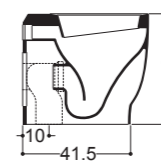

Art 26014

Vaso Terra
BTW Wc
35x48 cm