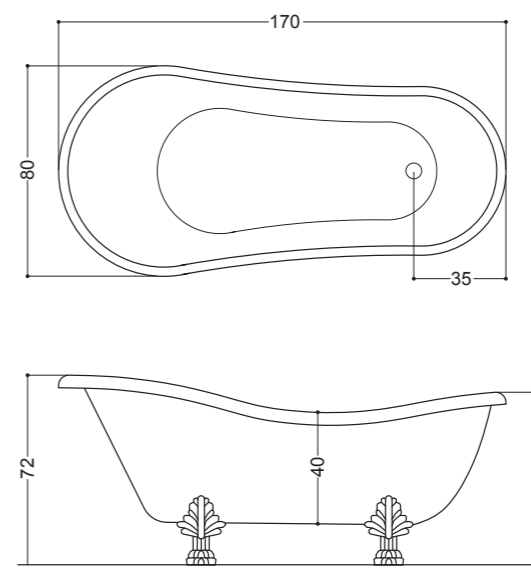

Art AL06

Vasca
Bathtub
170x80 cm