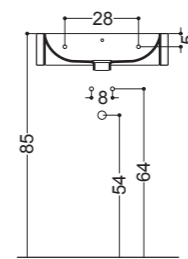

27014
35x48
Vaso Sospeso
Wall-hung Wc

27022
35x48
Bidet Sospeso
Wall-hung Bidet

Art WS116

Lavabo
Basin
70x47 cm

Art WS117

Lavabo
Basin
60x42 cm

Art WS118

Lavabo
Basin
50x37 cm