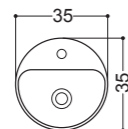

85

Lavabo 03C
03C Basin
Ø 35 cm

85

Lavabo 03S
03S Basin
Ø 35 cm

85

Lavabo 02S
02S Basin
35x35 cm

NORMAL