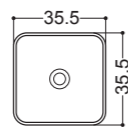

Art WS105

85

Lavabo 03C
03C Basin
Ø 35 cm

Art WS106

85

Lavabo 03S
03S Basin
Ø 35 cm

Art WS104

85