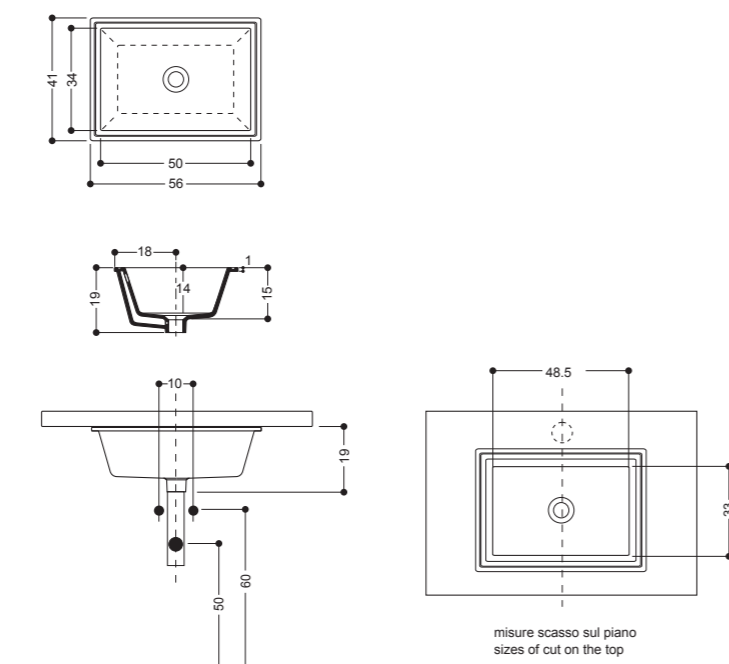

95x51
Wall-hung and Recessed Basin
1 hole

Art WS319

Lavabo Incaso e Sospeso monoforo
Wall-hung and Recessed Basin 1 hole
95x51 cm

SINK

50x41
Lavabo Sottopiano

50x41
Undertop Basin

Art WS078

Lavabo Sottopiano
Undertop Basin
50x41 cm